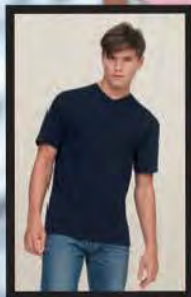

**61224 CAMISETA VALUE WEIGHT
MUJER CUELLO PICO**

- 100% Algodón, hilo Belcoro
- Blanco 160 g/m² - Color 165 g/m²
- Tallas: XS - S - M - L - XL
- Caja 36 unds. Pack 12 unds.